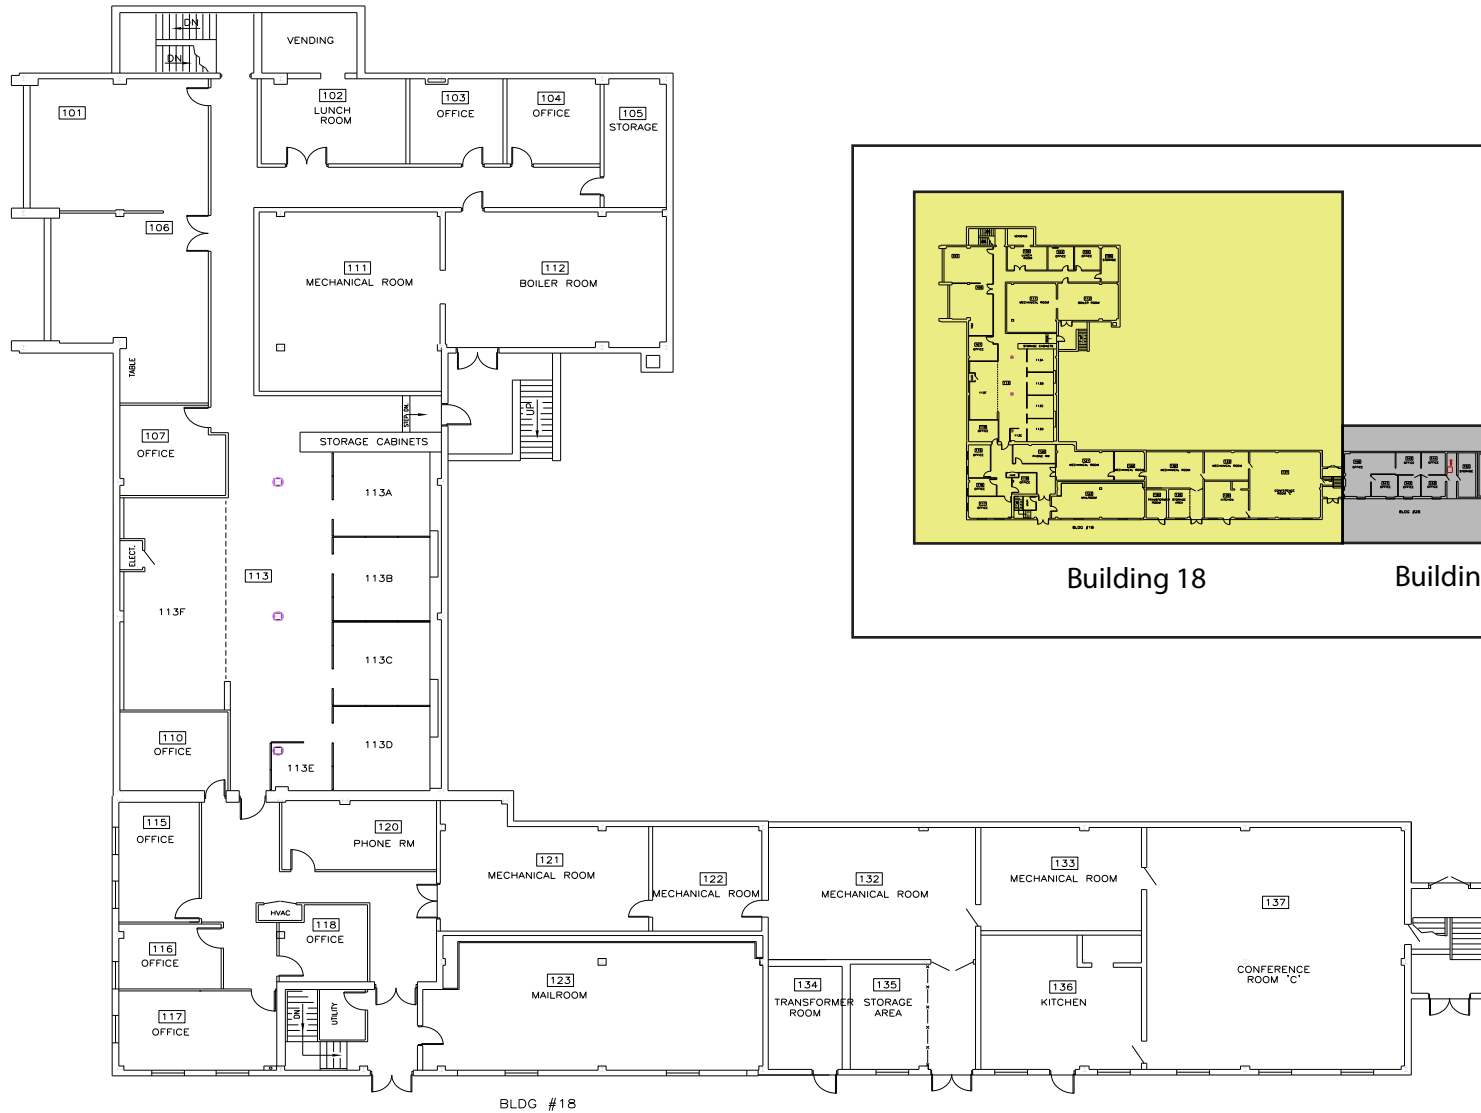

# AMBLER YARDS

300 Brookside Ave, Ambler, PA  
Building 18, Lower Level

BLDG #18