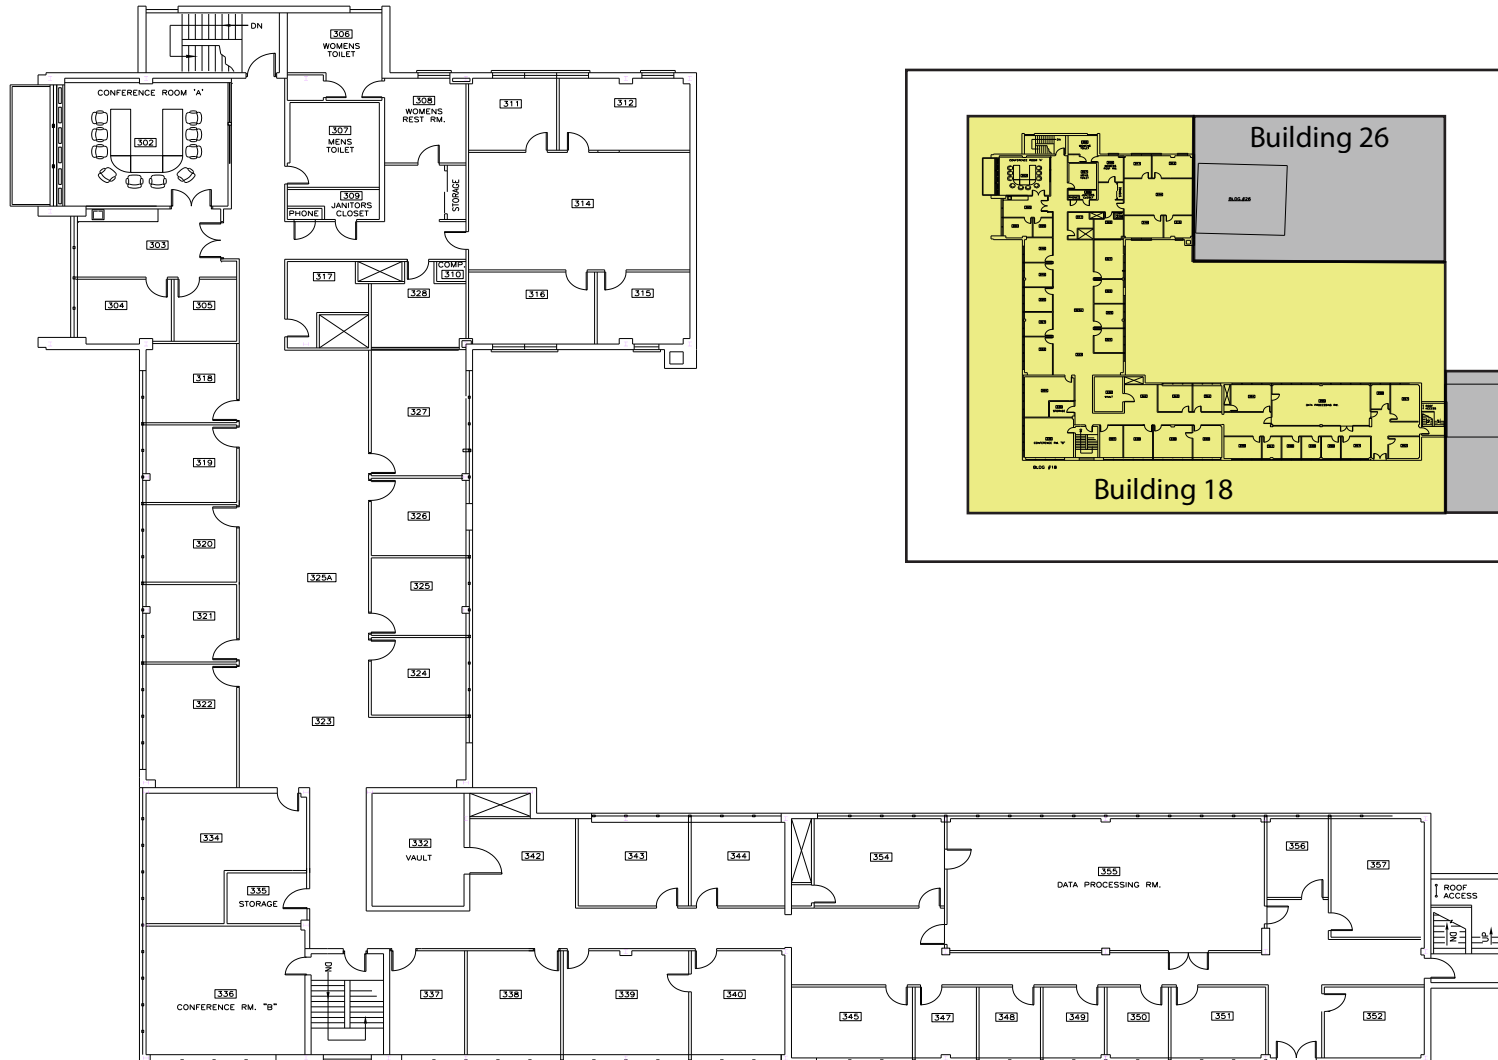

# AMBLER YARDS

300 Brookside Ave, Ambler, PA  
Building 18, 2nd Floor

BLDG #18